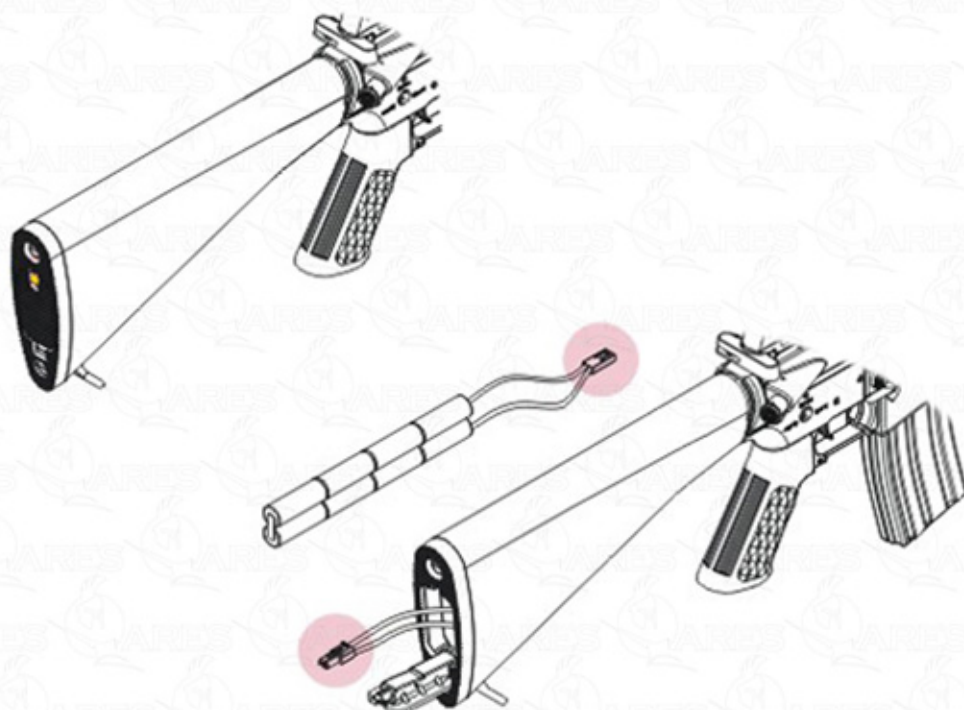

M4-FF-M

FIRING MODE

SAFETY

SINGLE

AUTO

BATTERY INSTALLATION

USE THE SPECIFIED BATTERY FOR YOUR GUN 9.6V 1700MAH

BOLT LOCK & RELEASE

HOP-UP ADJUSTMENT

SETTING THE MAGAZINE

WARNING

- . Do not aim or shoot a person or animal as the target.
- . Avoid pulling the trigger carelessly.
- . Always put the gun in a case or bag when you carrying it.
- . Always set the switch lever to the safety position.
- . Do not look into the gun muzzle.
- . Always wear eye protective gear.
- . Store the airsoft gun at the place out of reach by children.
- . Do not disassemble or modify the airsoft gun.

DATA OF M4-FF-M ELECTRIC GUN

BATTERY: 9.6V 3300mAh

MAGAZINE CAPACITY: 130rds (6mm BB)

MODE: Full Auto / Semi / Safe

MATERIAL: Nylon Fiber + Al.Alloy

MOTOR: High Torque Flat Motor

HOP-UP: Adjustable

LENGTH: 912mm