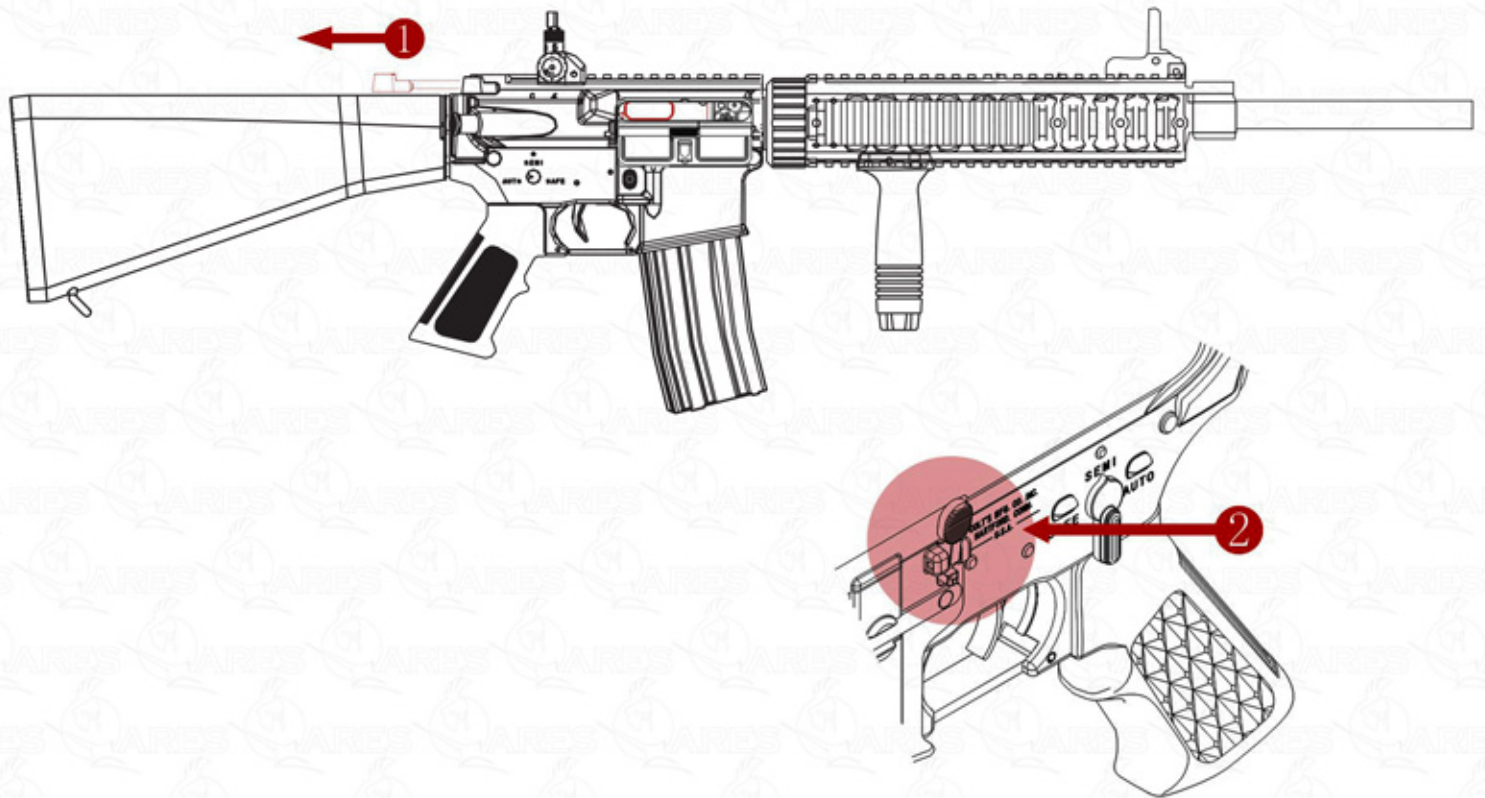

M4-FF-M

FIRING MODE

SAFETY

SINGLE

AUTO

BATTERY INSTALLATION

USE THE SPECIFIED BATTERY FOR YOUR GUN 9.6V 1700MAH

BOLT LOCK & RELEASE

HOP-UP ADJUSTMENT

SETTING THE MAGAZINE

WARNING

- . Do not aim or shoot a person or animal as the target.
- . Avoid pulling the trigger carelessly.
- . Always put the gun in a case or bag when you carrying it.
- . Always set the switch lever to the safety position.
- . Do not look into the gun muzzle.
- . Always wear eye protective gear.
- . Store the airsoft gun at the place out of reach by children.
- . Do not disassemble or modify the airsoft gun.

DATA OF M4-FF-M ELECTRIC GUN

BATTERY: 9.6V 3300mAh

MAGAZINE CAPACITY: 130rds (6mm BB)

MODE: Full Auto / Semi / Safe

MATERIAL: Nylon Fiber + Al.Alloy

MOTOR: High Torque Flat Motor

HOP-UP: Adjustable

LENGTH: 912mm