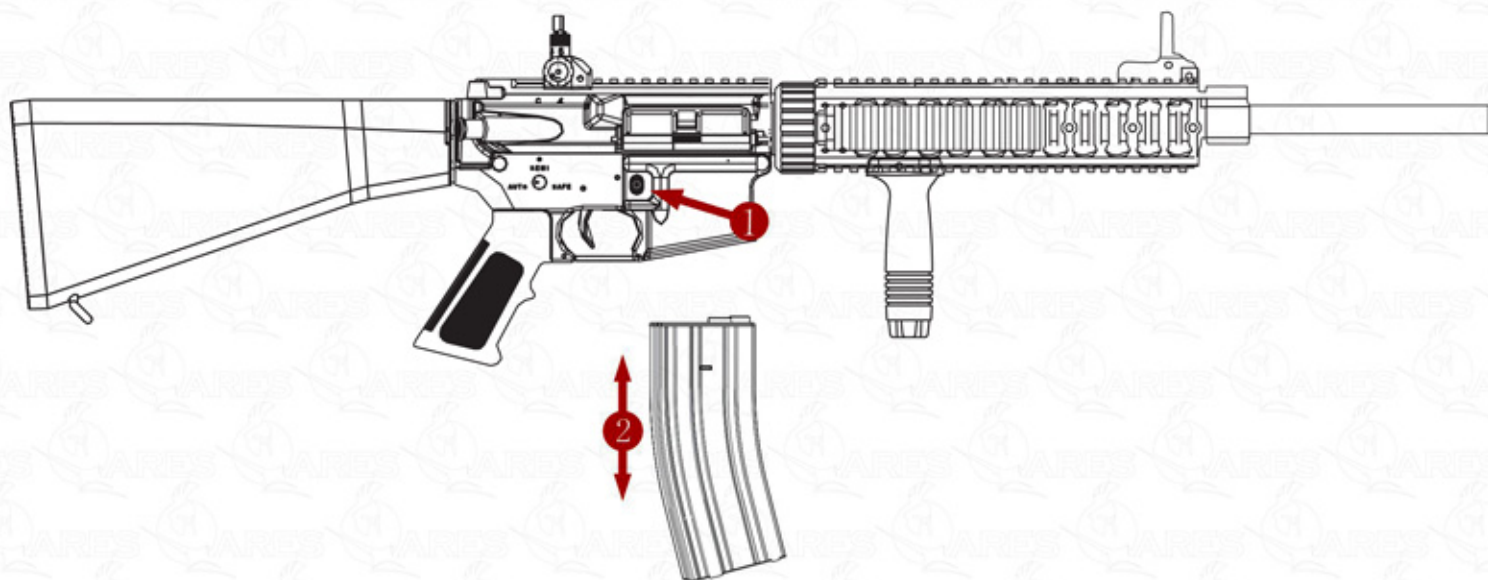

SETTING THE MAGAZINE