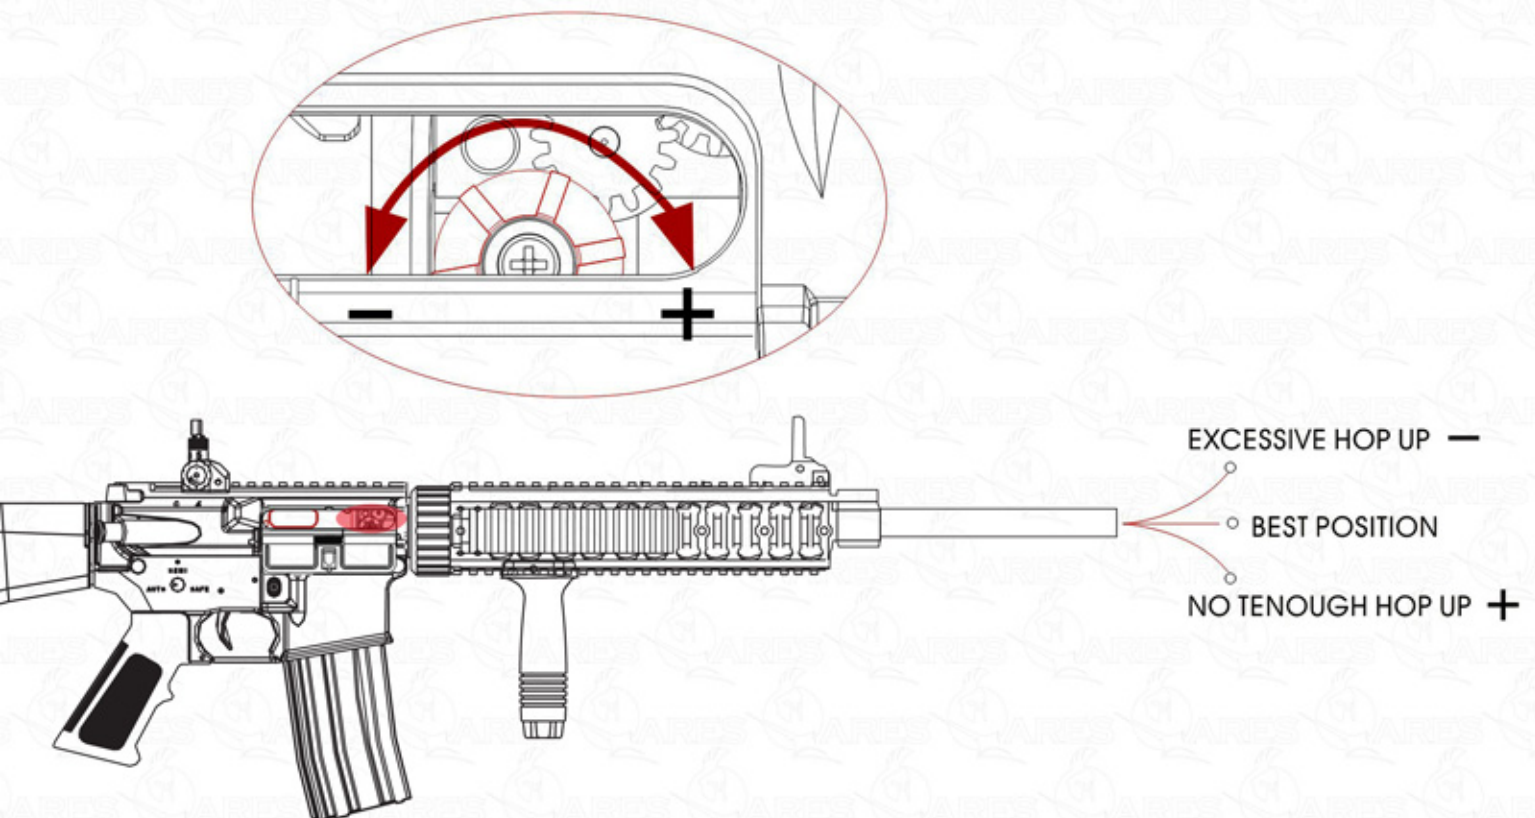

M4-FF-M

FIRING MODE

SAFETY

SINGLE

AUTO

BATTERY INSTALLATION

USE THE SPECIFIED BATTERY FOR YOUR GUN 9.6V 1700MAH

BOLT LOCK & RELEASE

HOP-UP ADJUSTMENT

SETTING THE MAGAZINE

WARNING

- . Do not aim or shoot a person or animal as the target.
- . Avoid pulling the trigger carelessly.
- . Always put the gun in a case or bag when you carrying it.
- . Always set the switch lever to the safety position.
- . Do not look into the gun muzzle.
- . Always wear eye protective gear.
- . Store the airsoft gun at the place out of reach by children.
- . Do not disassemble or modify the airsoft gun.

DATA OF M4-FF-M ELECTRIC GUN

BATTERY: 9.6V 3300mAh

MAGAZINE CAPACITY: 130rds (6mm BB)

MODE: Full Auto / Semi / Safe

MATERIAL: Nylon Fiber + Al.Alloy

MOTOR: High Torque Flat Motor

HOP-UP: Adjustable

LENGTH: 912mm